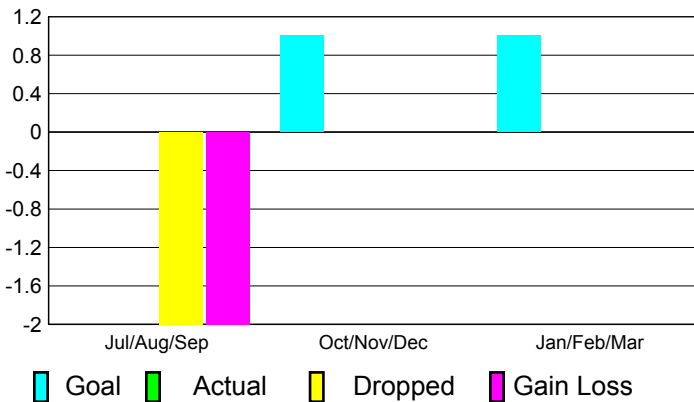

2010-2011 GMT Reports for District (or Undistricted) **District 40 N NEW MEXICO**

GMT: **Jeff Kriz**

Location: **NEW MEXICO**

GMT CA: **1**

CLUBS

**Club Results
2010-2011**

**Clubs
2009-2010**

Month	New Club Goal	Actual New Clubs	Actual Dropped Clubs	Gain/Loss of Clubs	Gain/Loss of Clubs
Jul/Aug/Sep	0	0	-2	-2	0
Oct/Nov/Dec	1	0	0	0	0
Jan/Feb/Mar	1	0	0	0	0
Totals	2	0	-2	-2	0

Club Results 2010-2011

Goal, New, Dropped, Gain/Loss

Comparison of Club Gain/Loss

Current Year Compared to the Previous Year

YTD Status Quo Clubs 2010-2011

Status Quo Clubs Compared to Status Quo Members

MEMBERSHIP