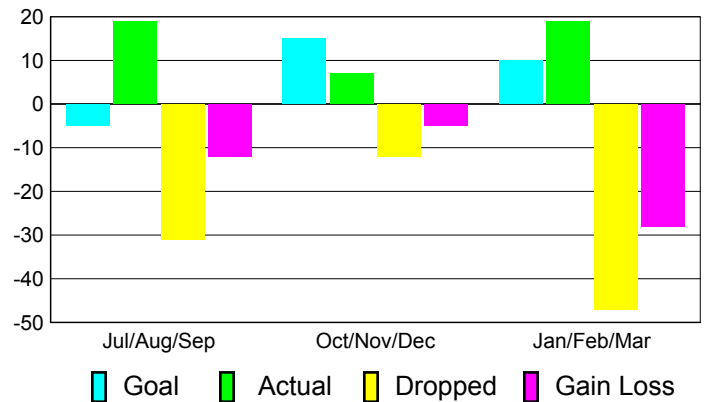

Membership Results 2010-2011

Goal, New, Dropped, Gain/Loss

Comparison of Membership Gain/Loss

Current Year Compared to the Previous Year