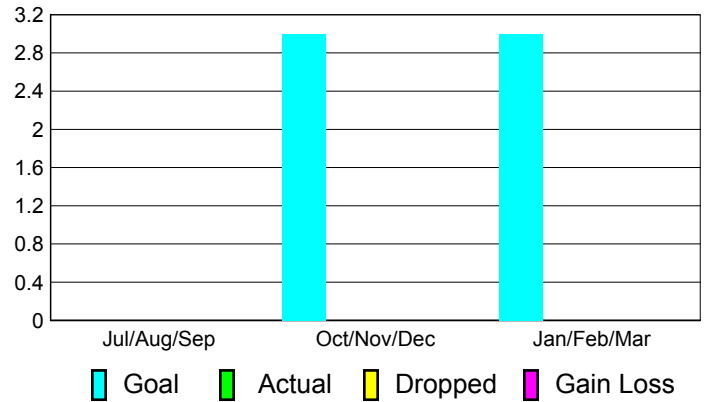

Membership Results 2010-2011

Goal, New, Dropped, Gain/Loss

Comparison of Membership Gain/Loss

Current Year Compared to the Previous Year