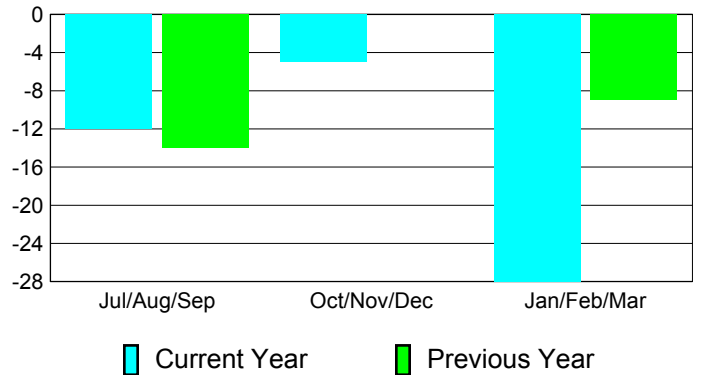

**Membership Results
2010-2011**

**Membership
2009-2010**

Month	Net Memb Goal	Actual New Memb	Actual Dropped Memb	Gain/Loss of Memb	Gain/Loss of Memb
Jul/Aug/Sep	-5	19	-31	-12	-14
Oct/Nov/Dec	15	7	-12	-5	0
Jan/Feb/Mar	10	19	-47	-28	-9
Totals	20	45	-90	-45	-23

Membership Results 2010-2011

Goal, New, Dropped, Gain/Loss

Comparison of Membership Gain/Loss

Current Year Compared to the Previous Year

Gender Comparison 2010-2011

Jul/Aug/Sep

Oct/Nov/Dec

Jan/Feb/Mar